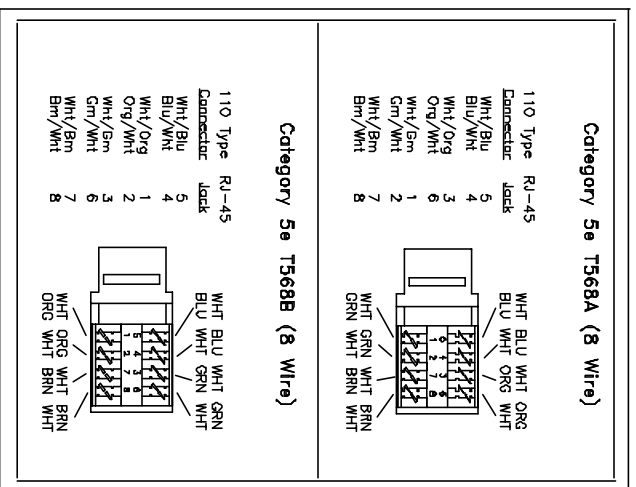

SPECIFICATION:

Standard: Meets and exceeds EIA/TIA 568B.2
 Category 5e Standard

Enclosure: UL 94V0 material

Color: Beige, Black, Blue, Green, Ivory,
 Orange, Red, White, Yellow

Wiring: T568A or T568B Universal Wiring

PART NUMBER KEYSTONE JACK

MK1-UE8-YY RJ-45/110, Category 5e UTP,
 T568A or T568B Universal Wiring

ELECTRICAL CHARACTERISTICS:

Case	Attenuation (dB)	Pair-to-Pair NEXT (dB)	Pair-to-Pair FEXT (dB)	Return Loss (dB)
Worst Best	0.09 0.055	44 64	37 65	22 32

FILE NO. E161797

Drawing Dimension Unit = Millimeter

Materials are subject to change without notice

UNICOM ELECTRIC, INC.

SCALE: DRAWN BY: ANDY

DATE: 02-09-01 REVISED 05-06-04

DESCRIPTION: Category 5e 110 Type Keystone Jack,
 Low Profile, Various Color

PART NO: MK1-UE8-YY DRAWING NO:
 (YY : BG,BK,BL,GN,IV,OR,RD,WT,YL) MK1UE8YY.DWG