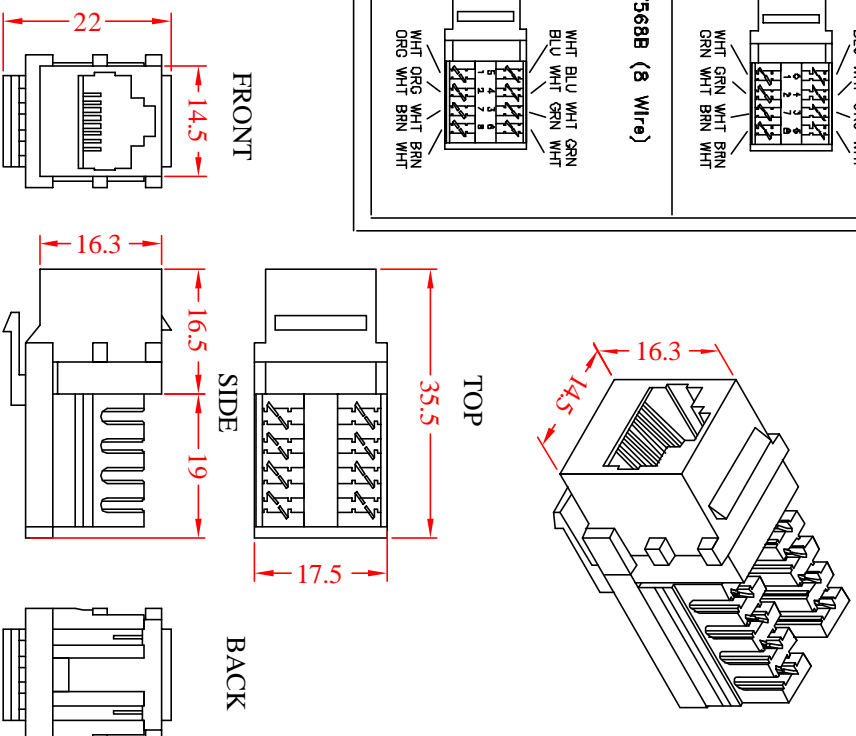

SPECIFICATION:

Standard: Meets and exceeds EIA/TIA 568B.2
 Category 5e Standard

Enclosure: UL 94V0 material

Color: Beige, Black, Blue, Green, Ivory,
 Orange, Red, White, Yellow

Wiring: T568A or T568B Universal Wiring

PART NUMBER KEYSTONE JACK

MK1-UE8-YY RJ-45/110, Category 5e UTP,
 T568A or T568B Universal Wiring

ELECTRICAL CHARACTERISTICS:

Case	Attenuation (dB)	Pair-to-Pair NEXT (dB)	Pair-to-Pair FEXT (dB)	Return Loss (dB)
Worst Best	0.09 0.055	44 64	37 65	22 32

FILE NO. E161797

Drawing Dimension Unit = Millimeter

Materials are subject to change without notice

UNICOM ELECTRIC, INC.

SCALE: DRAWN BY: ANDY

DATE: 02-09-01 REVISED 05-06-04

DESCRIPTION: Category 5e 110 Type Keystone Jack,
 Low Profile, Various Color

PART NO: MK1-UE8-YY DRAWING NO:
 (YY : BG,BK,BL,GN,IV,OR,RD,WT,YL) MK1UE8YY.DWG